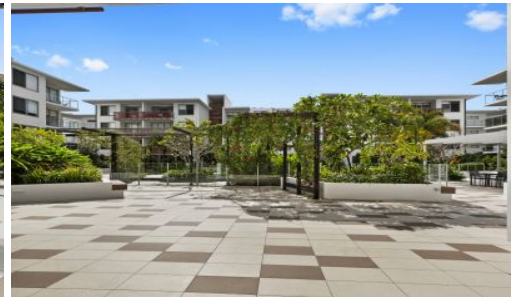

## 3411/1-7 Waterford Court, Bundall

Situated in the centre of the Gold Coast allowing you to have easy access to the major destinations, without the worry of traffic. Surrounded by the Gold Coast Turf Club, HOTA, the Bundall business district and only a short walk to Chevron Island and Surfers Paradise.

Whether you are looking for somewhere quiet to enjoy all the amenities Bundall has to offer or looking for a unit to entertain friends and family, this unit can do it all. The open plan living/dining area that flows out to a large balcony is perfect for entertaining guests and the study is a quiet space to enjoy a good book or to set up a workspace.