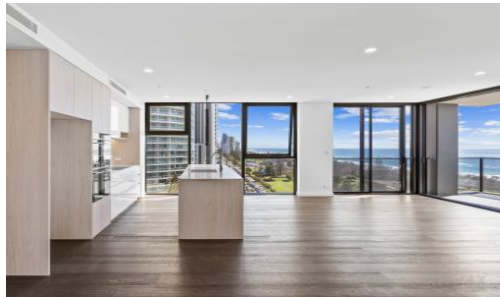

LEASED

1001/185 Old Burleigh Road, Broadbeach

Highly sought after convenient location across the road from the beach and within walking distance of -Pacific Fair Shopping Centre, The Star Casino, G - Link Light rail station and the many cafes, restaurants and bars. Generating plenty of natural light with views from every room -

- Ocean view living and dining area.
- Quality kitchen with stone benchtops and plenty of cupboards.
- 2 bedrooms - The master suite features a stylish ensuite.
- 2 bathrooms.
- Large balcony capturing ocean, coastal and skyline views. ...