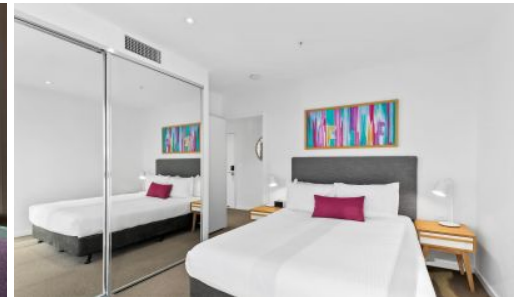

FOR LEASE

1601/2663 Gold Coast Highway, Broadbeach

Fully furnished 1 bedroom apartment on level 16 in Avani Broadbeach located in the heart of Broadbeach and only steps away from our beautiful Gold Coast beaches, fine dining, shopping malls, light rail and plenty more. This apartment comes fully furnished and has a great outlook over the city, river and mountains.

Avani offers residents a full array of resort facilities including a glass sided lap pool, a gym with a great selection of cardio equipment, multi-station, free weights and shower room, landscaped terrace gardens, BBQ facilities and a resident's lounge complete with a full size kitchen.